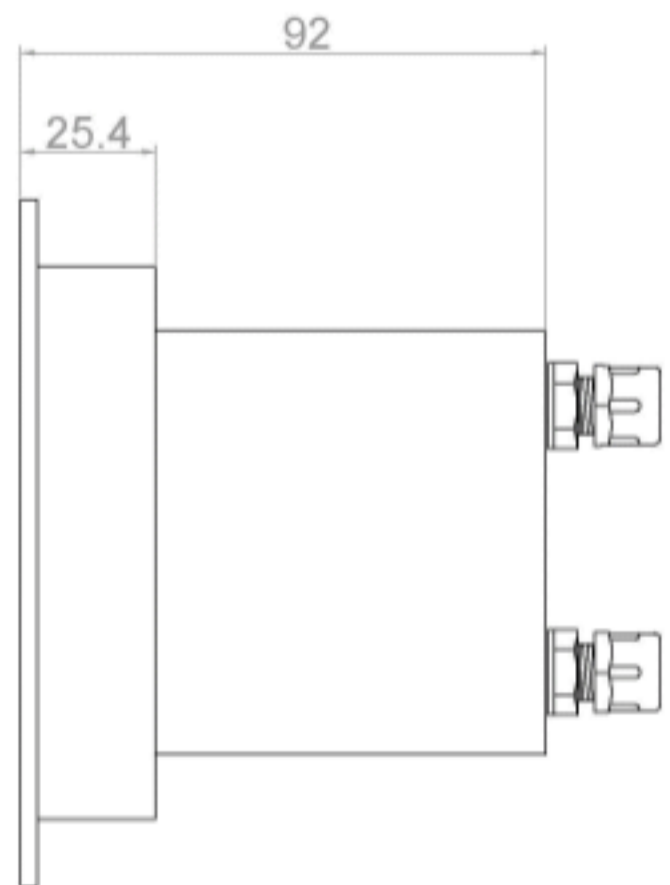

All dimensions in mm

Foot Bracket

CUT OUT 109mm x 109mm

Bezel Enclosed for Panel Mounting