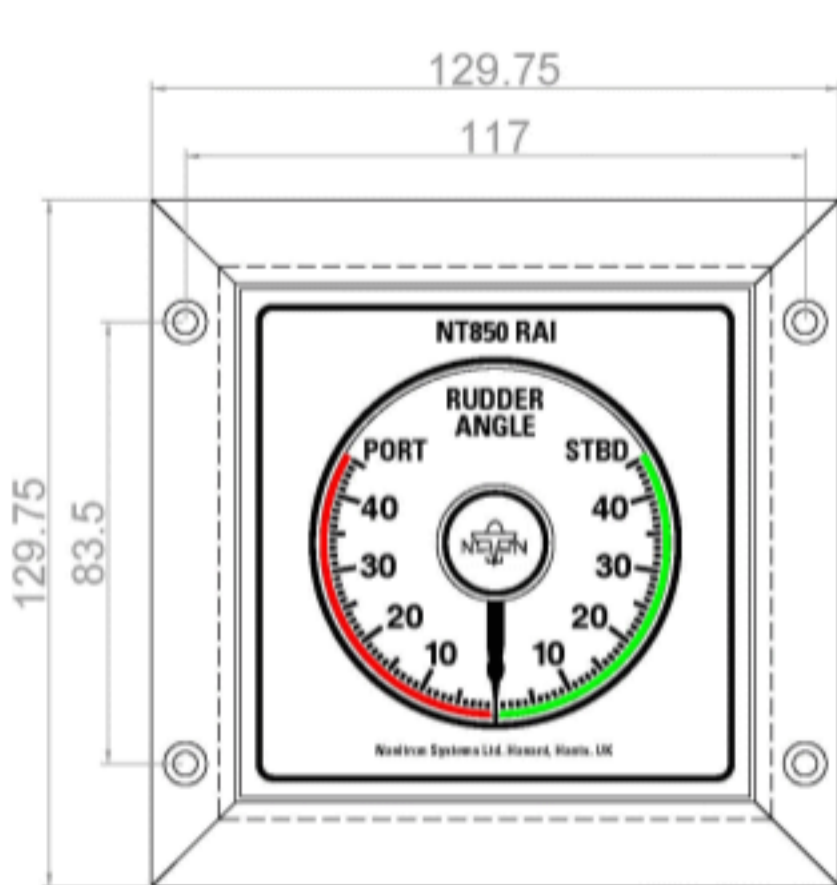

All dimensions in mm

Foot Bracket

CUT OUT 109mm x 109mm

Bezel Enclosed for Panel Mounting