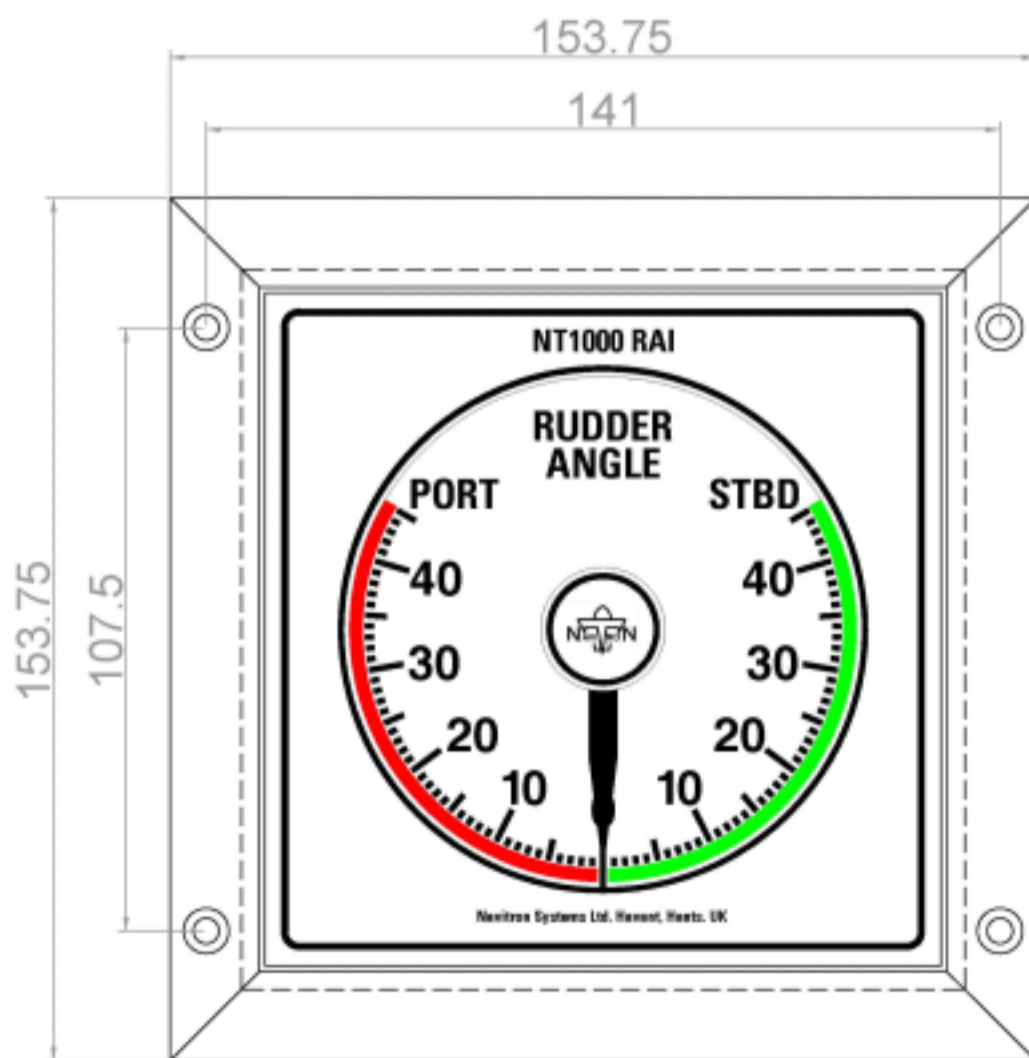

All dimensions in mm

Foot Bracket

CUT OUT 133mm x 133mm

Bezel Enclosed for Panel Mounting