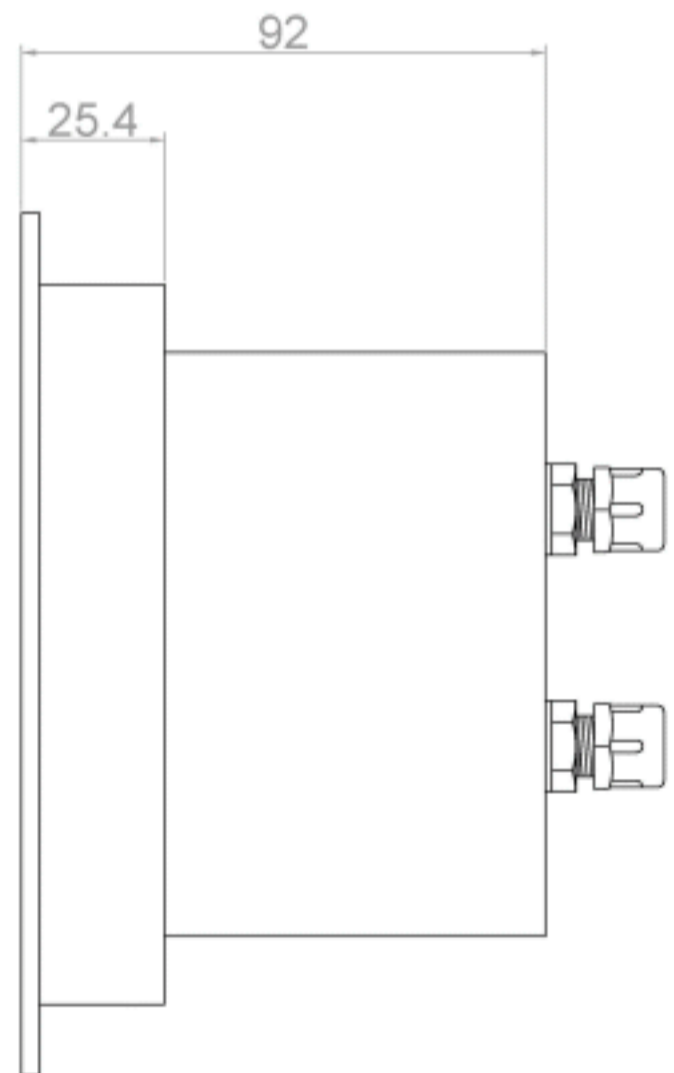

All dimensions in mm

Foot Bracket

CUT OUT 133mm x 133mm

Bezel Enclosed for Panel Mounting