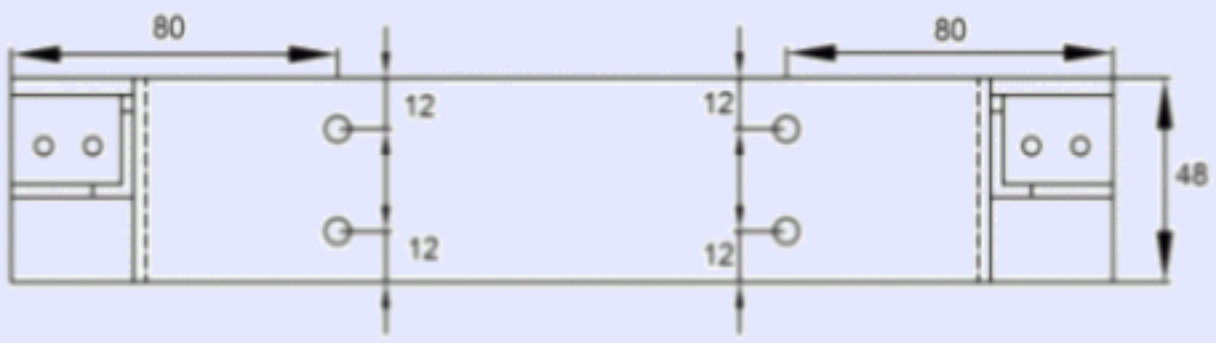

NOTE:
ALL
DIMENSIONS
IN mm

PANEL MOUNTING
DEPTH FROM CASE
FLANGE

U BRACKET SUPPLIED
FOR DIN CUT OUT
FIXING