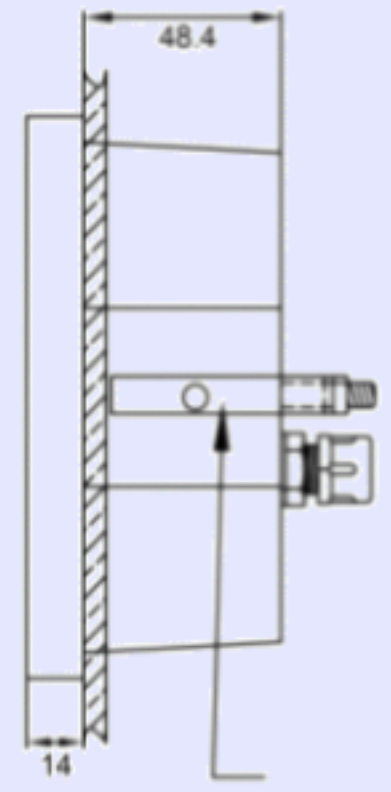

NOTE:
ALL
DIMENSIONS
IN mm

PANEL MOUNTING
DEPTH FROM CASE
FLANGE

U BRACKET SUPPLIED
FOR DIN CUT OUT
FIXING